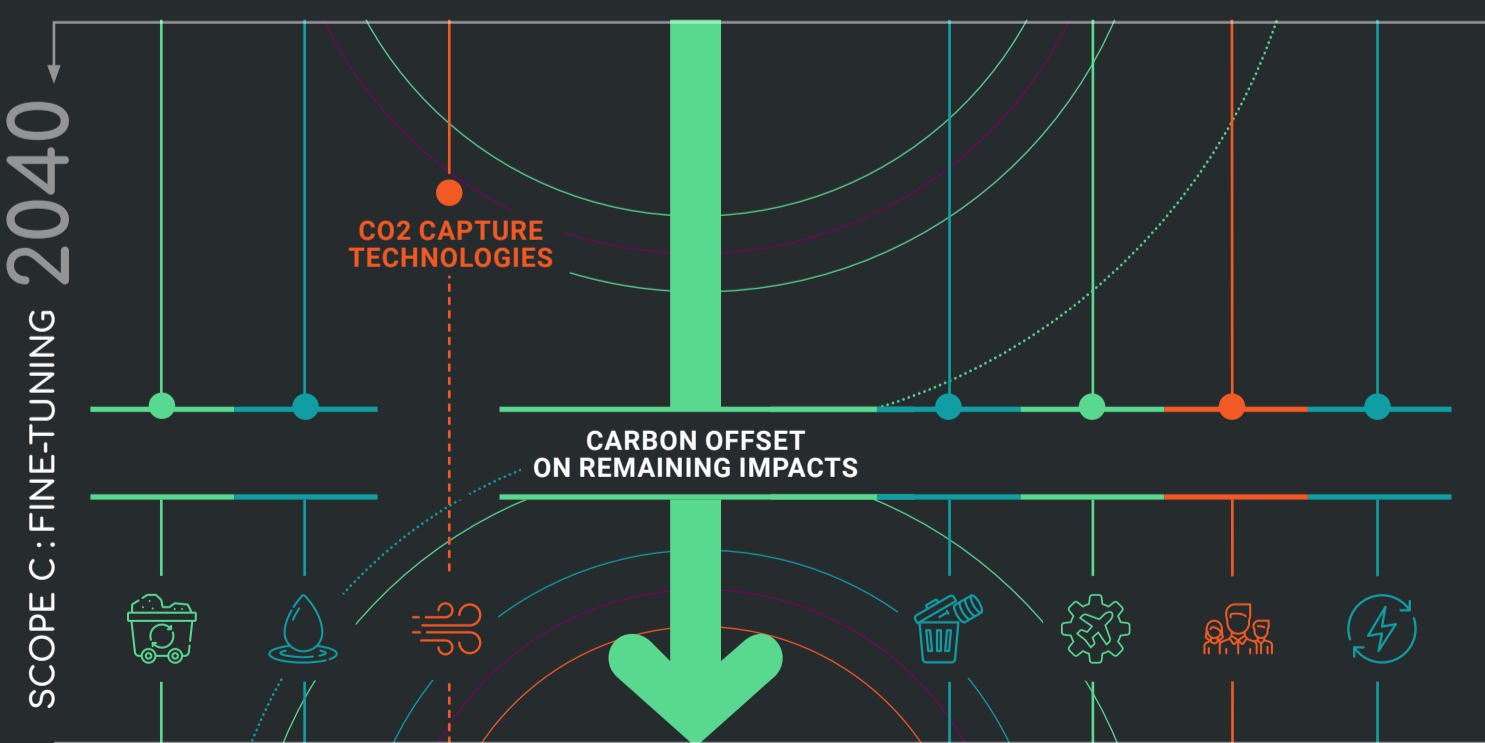

100KG CO₂ EQ/TON PRODUCED

2050 CARBON NEUTRALITY

GOAL 0%