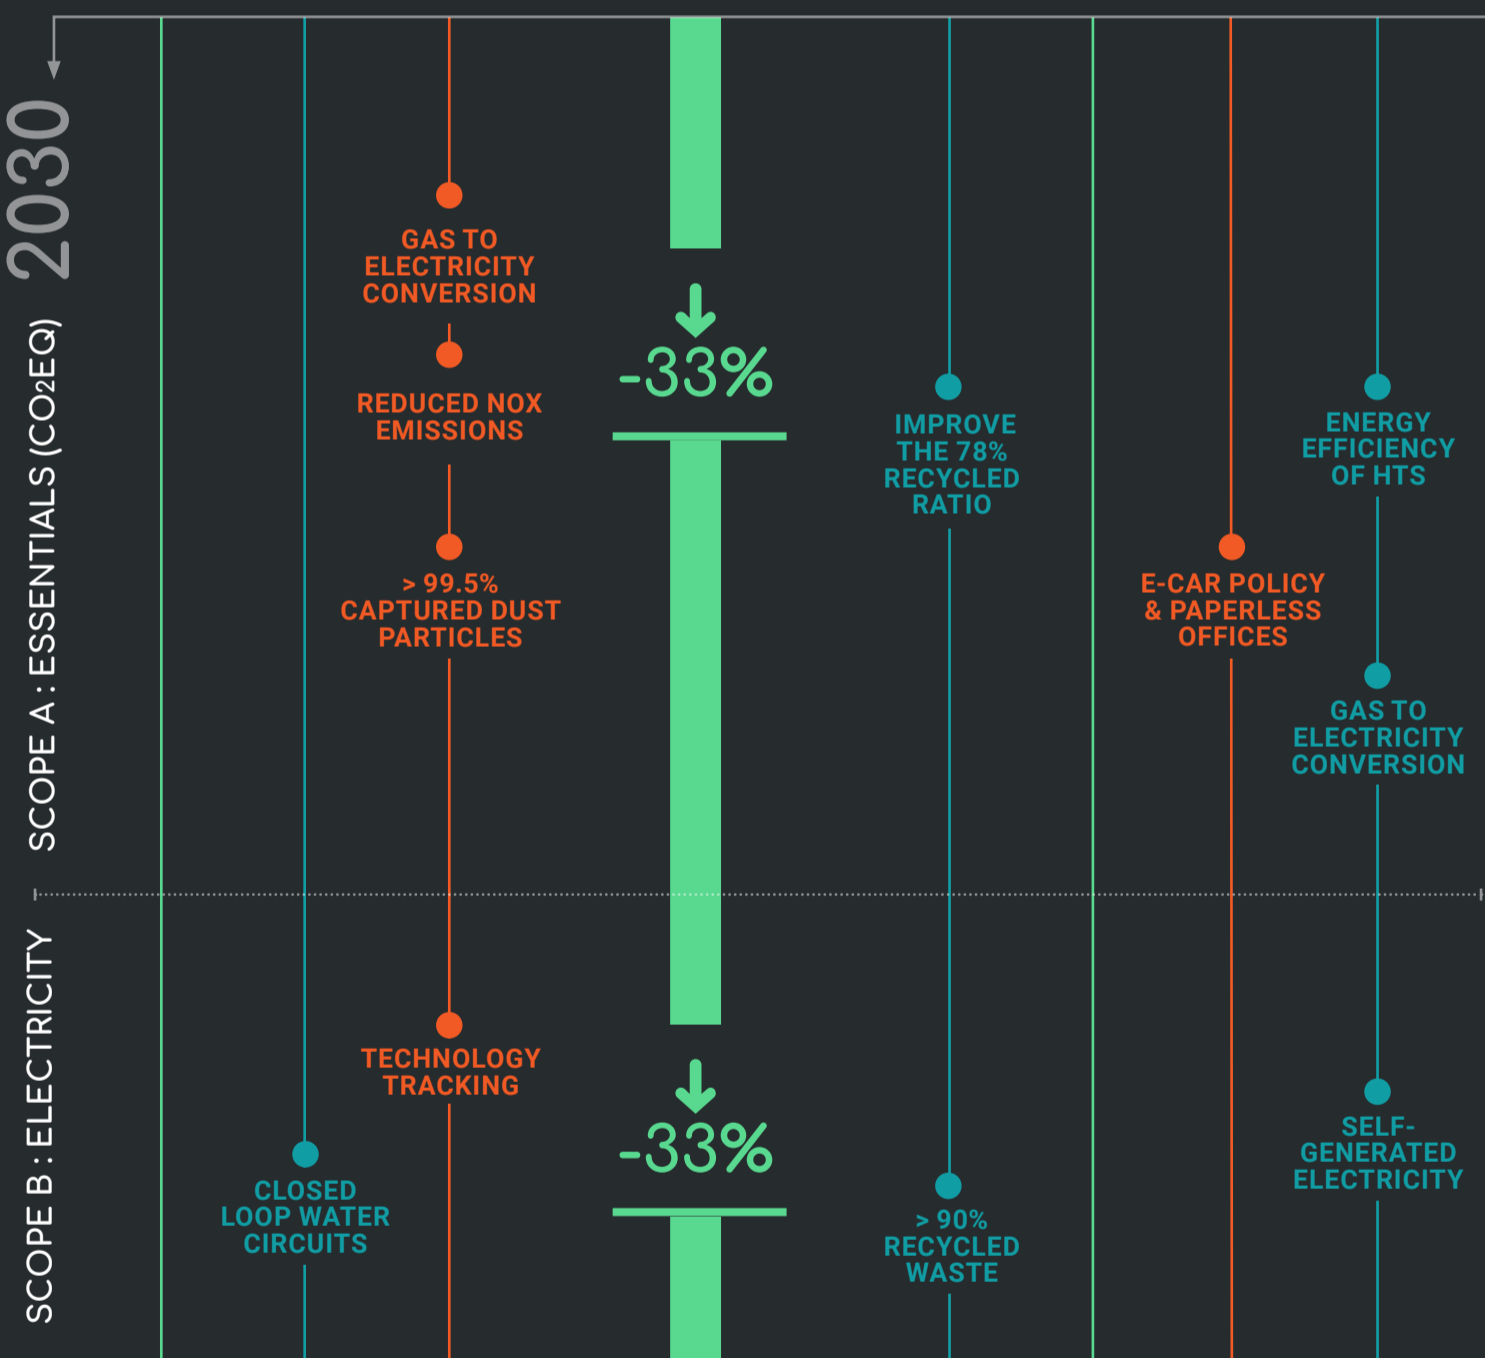

200KG CO₂ EQ/TON PRODUCED