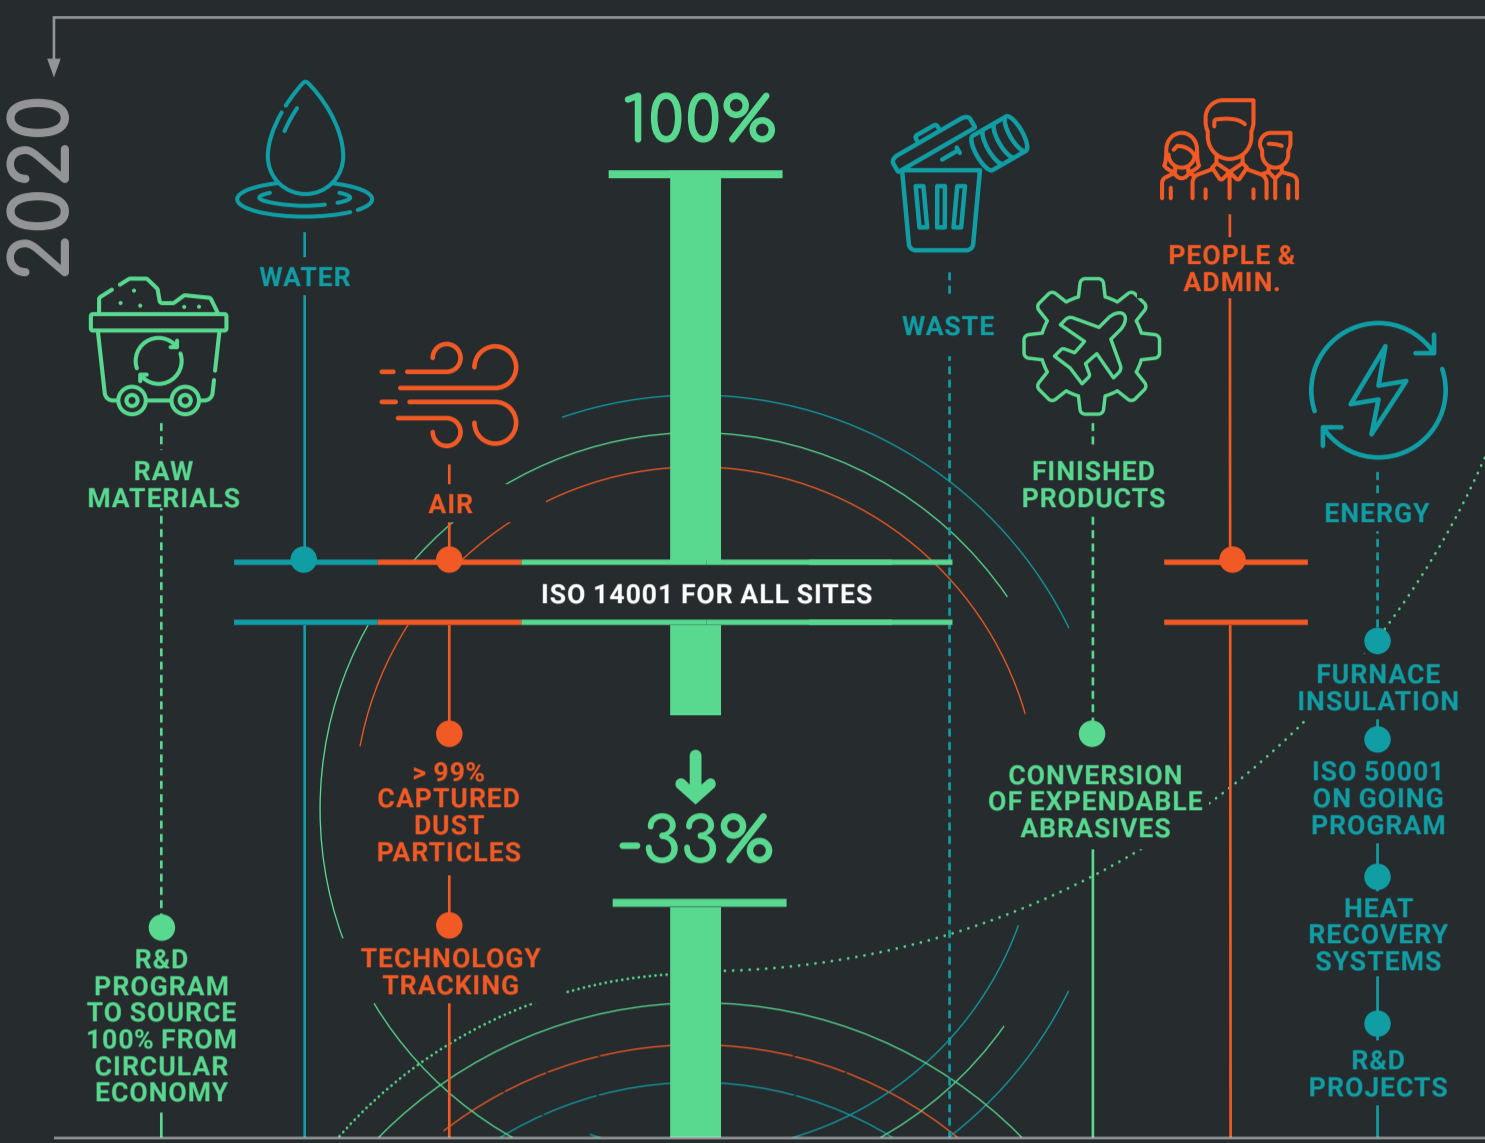

# GREEN PLEDGE ROADMAP

Our goal to reduce our environmental impact is ambitious, but it is in line with the climate challenge. We are already working hard on our targets, but we must continue our efforts. We have an aspirational however realistic roadmap that takes into account the current state of knowledge and the impact of our actions.

### 300KG CO<sub>2</sub> EQ/TON PRODUCED

### 200KG CO<sub>2</sub> EQ/TON PRODUCED

## 2050 CARBON NEUTRALITY